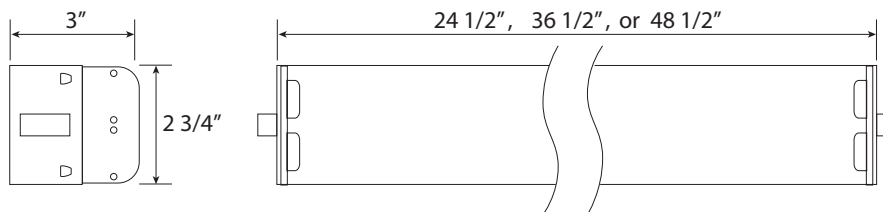

- 120V NPF Electronic Ballast
- White Powder Coated Finish
- Wall or Ceiling Mount
- UL Listed for Damp Locations
- Standard Pack QTY: 1

S-SERIES FLUORESCENT STRIPS

STYLE #	DESCRIPTION
S2-2X17T8	24 1/2" Long Pre-Wired Fluorescent Fixture for 2-F17T8 Lamps (Electronic)
S3-2X25T8	36 1/2" Long Pre-Wired Fluorescent Fixture for 2-F25T8 Lamps (Electronic)
S4-2X32T8	48 1/2" Long Pre-Wired Fluorescent Fixture for 2-F32T8 Lamps (Electronic)