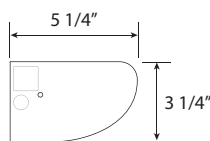

- Available in LED & Fluorescent
- White Acrylic Diffuser with Chrome End Caps
- DLC Listed LED Lamp Options
- Wall or Ceiling Mount
- UL Listed for Damp Locations
- Standard Pack QTY: 4

HS-SERIES VANITY STRIPS