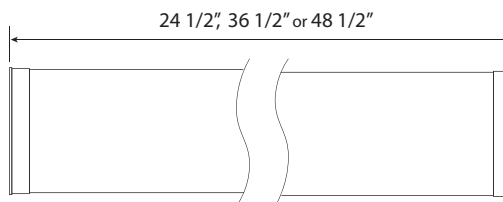

- Available in LED & Fluorescent
- White Acrylic Diffuser with Chrome End Caps
- DLC Listed LED Lamp Options
- Wall or Ceiling Mount
- UL Listed for Damp Locations
- Standard Pack QTY: 4

HS-SERIES VANITY STRIPS