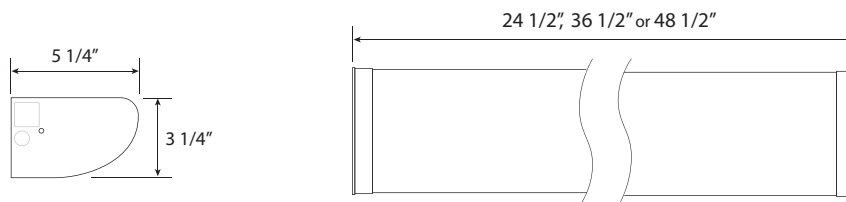

- 120V NPF Electronic Ballast
- White Acrylic Diffuser with Chrome End Caps
- Wall or Ceiling Mount
- UL Listed for Damp Locations
- Standard Pack QTY: 4

HS-SERIES FLUORESCENT STRIPS

STYLE #

DESCRIPTION

HS2-2X17T8	24 1/2" Long Pre-Wired Fluorescent Fixture for 2-F17T8 Lamps (Electronic)
HS3-2X25T8	36 1/2" Long Pre-Wired Fluorescent Fixture for 2-F25T8 Lamps (Electronic)
HS4-2X32T8	48 1/2" Long Pre-Wired Fluorescent Fixture for 2-F32T8 Lamps (Electronic)