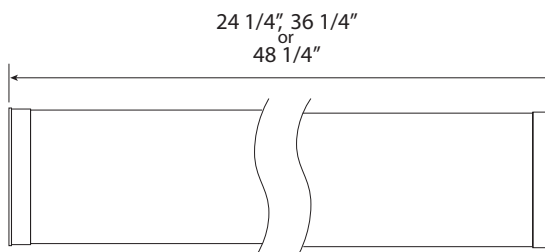

- Multi Voltage (120-277V) HPF Electronic Ballast
- White Powder Coated Finish
- White Acrylic Diffuser
- Wall or Ceiling Mount
- UL Listed for Damp Locations
- Standard Pack QTY: 4

SQ-SERIES FLUORESCENT STRIPS