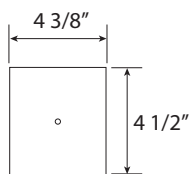

- Multi Voltage (120-277V) HPF Electronic Ballast
- White Powder Coated Finish
- White Acrylic Diffuser
- Wall or Ceiling Mount
- UL Listed for Damp Locations
- Standard Pack QTY: 4

SQ-SERIES FLUORESCENT STRIPS