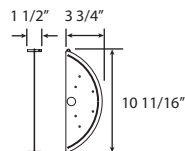

IG200MMS
Middle Metal Support
MOQ: 500