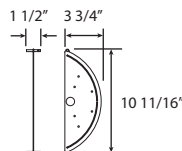

IG200MMS
Middle Metal Support
MOQ: 500