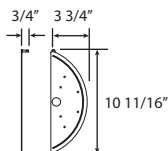

Available in Component Form Only

Steel Basket, Powder Coated White

IG200

ABS End Cap, White

Joiner Band, Powder Coated White

Dual Joiner Plate, Powder Coated White

Single Joiner Plate, Powder Coated White

IG200PEC
Plastic End Cap
MOQ: 500

IG200LCE
Lens Splice Cover
MOQ: 500

IG200MLS
Metal Lens Support
MOQ: 500

IG200MMS
Middle Metal Support
MOQ: 500

MAGNIFIED VIEW

IG200WPB
White Perforated Basket
MOQ: 1000

IG300

Steel End Cap, Powder Coated White