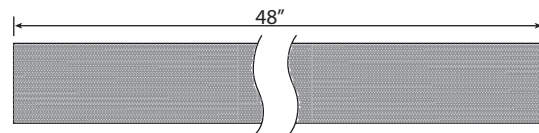

IG300WPB
White Perforated Basket
MOQ: 1000