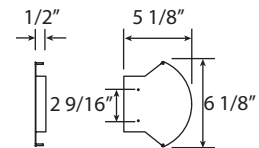

**IG200MLS**  
Metal Lens Support  
MOQ: 500

**IG200MMS**  
Middle Metal Support  
MOQ: 500

MAGNIFIED VIEW

**IG200WPB**  
White Perforated Basket  
MOQ: 1000