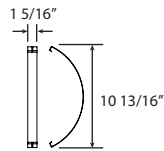

Available in Component Form Only

Steel Basket, Powder Coated White

IG200

ABS End Cap, White

Joiner Band, Powder Coated White

Dual Joiner Plate, Powder Coated White

Single Joiner Plate, Powder Coated White

IG200PEC
Plastic End Cap
MOQ: 500