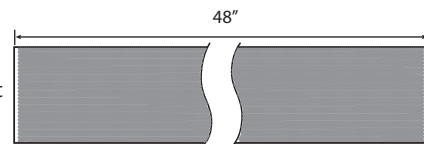

Available in Component Form Only

Steel Basket, Powder Coated White

IG200

ABS End Cap, White

Joiner Band, Powder Coated White

Dual Joiner Plate, Powder Coated White

Single Joiner Plate, Powder Coated White

IG200PEC
Plastic End Cap
MOQ: 500

IG200LCE
Lens Splice Cover
MOQ: 500

IG200MLS
Metal Lens Support
MOQ: 500

IG200MMS
Middle Metal Support
MOQ: 500

MAGNIFIED VIEW

IG200WPB
White Perforated Basket
MOQ: 1000

IG300

Steel End Cap, Powder Coated White