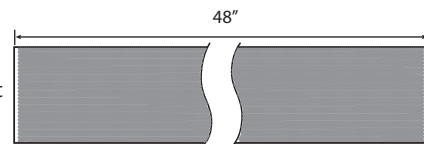

IG200WPB
White Perforated Basket
MOQ: 1000