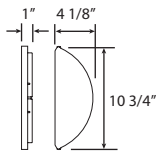

Available in Component Form Only

Steel Basket, Powder Coated White

IG200

ABS End Cap, White

Joiner Band, Powder Coated White

Dual Joiner Plate, Powder Coated White

Single Joiner Plate, Powder Coated White

IG200PEC
Plastic End Cap
MOQ: 500

IG200LCE
Lens Splice Cover
MOQ: 500

IG200MLS
Metal Lens Support
MOQ: 500

IG200MMS
Middle Metal Support
MOQ: 500

MAGNIFIED VIEW

IG200WPB
White Perforated Basket
MOQ: 1000

IG300

Steel End Cap, Powder Coated White