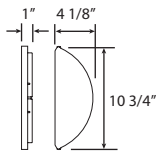

Available in Component Form Only

Steel Basket, Powder Coated White

IG200

ABS End Cap, White

Joiner Band, Powder Coated White

Dual Joiner Plate, Powder Coated White

Single Joiner Plate, Powder Coated White

IG200PEC
Plastic End Cap
MOQ: 500