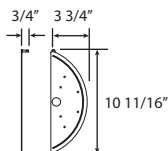

## IG200

o ABS End Cap, White

o Joiner Band, Powder Coated White

o Dual Joiner Plate, Powder Coated White

o Single Joiner Plate, Powder Coated White

**IG200PEC**  
Plastic End Cap  
MOQ: 500

**IG200LCE**  
Lens Splice Cover  
MOQ: 500

**IG200MLS**  
Metal Lens Support  
MOQ: 500

**IG200MMS**  
Middle Metal Support  
MOQ: 500

MAGNIFIED VIEW

**IG200WPB**  
White Perforated Basket  
MOQ: 1000