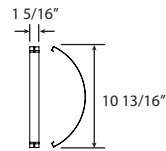

## IG200

o ABS End Cap, White

o Joiner Band, Powder Coated White

o Dual Joiner Plate, Powder Coated White

o Single Joiner Plate, Powder Coated White

**IG200PEC**  
Plastic End Cap  
MOQ: 500

**IG200LCE**  
Lens Splice Cover  
MOQ: 500