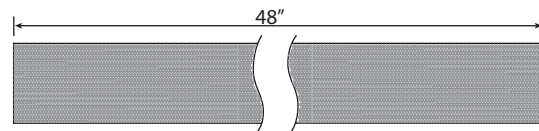

IG300WPB
White Perforated Basket
MOQ: 1000