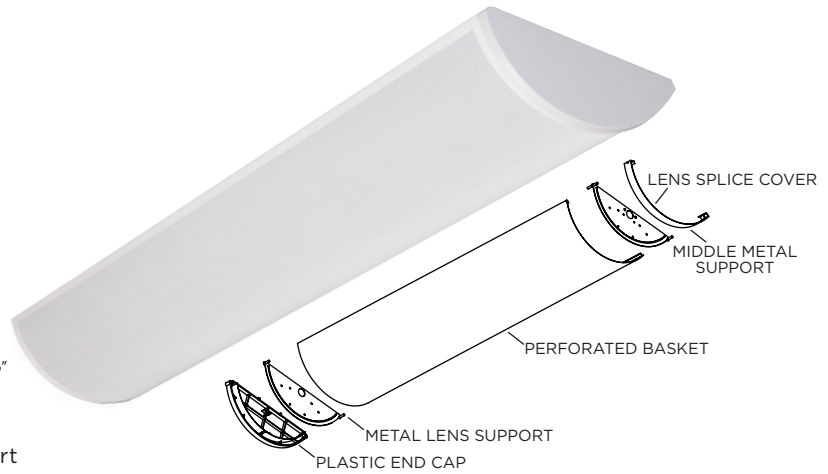

o Available in Component Form Only

o Steel Basket, Powder Coated White

## IG200

o ABS End Cap, White

o Joiner Band, Powder Coated White

o Dual Joiner Plate, Powder Coated White

o Single Joiner Plate, Powder Coated White

**IG200PEC**  
Plastic End Cap  
MOQ: 500

**IG200LCE**  
Lens Splice Cover  
MOQ: 500

**IG200MLS**  
Metal Lens Support  
MOQ: 500

**IG200MMS**  
Middle Metal Support  
MOQ: 500

MAGNIFIED VIEW

**IG200WPB**  
White Perforated Basket  
MOQ: 1000