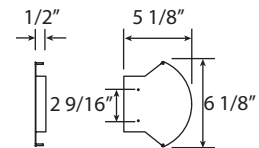

IG300MDS
Metal End Cap
MOQ: 500