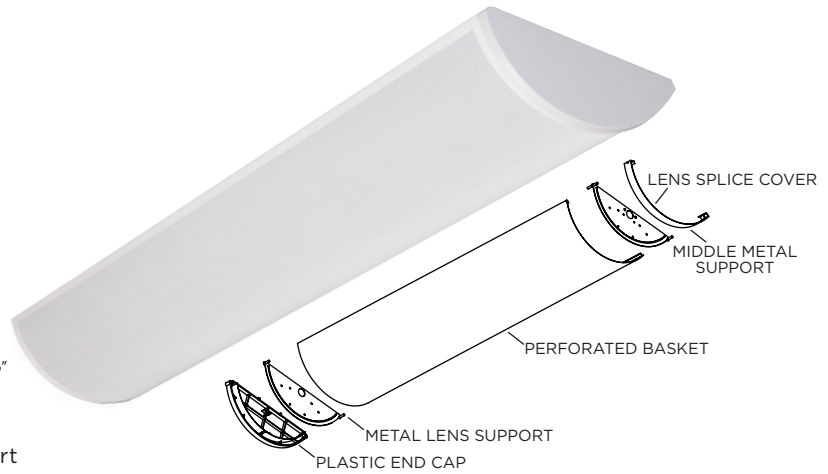

Available in Component Form Only

Steel Basket, Powder Coated White

IG200

ABS End Cap, White

Joiner Band, Powder Coated White

Dual Joiner Plate, Powder Coated White

Single Joiner Plate, Powder Coated White

IG200PEC
Plastic End Cap
MOQ: 500

IG200LCE
Lens Splice Cover
MOQ: 500

IG200MLS
Metal Lens Support
MOQ: 500

IG200MMS
Middle Metal Support
MOQ: 500

MAGNIFIED VIEW

IG200WPB
White Perforated Basket
MOQ: 1000

IG300

Steel End Cap, Powder Coated White

Available as Special Order

IG300MDS
Metal End Cap
MOQ: 500

IG300WPB
White Perforated Basket
MOQ: 1000

Fixtures available with custom packaging options, assembled or knocked down. MOQs apply.