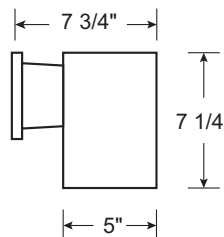

### TURTLE & DARK SKY FRIENDLY

**FD135**

HCMT:  
4 7/8"

**FD134**

HCMT:  
2 3/8"

RoHS  
compliant