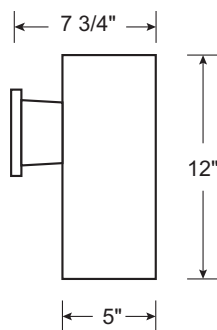

### TURTLE & DARK SKY FRIENDLY

**FD135**

HCMT:  
4 7/8"

**FD134**

HCMT:  
2 3/8"

RoHS  
compliant