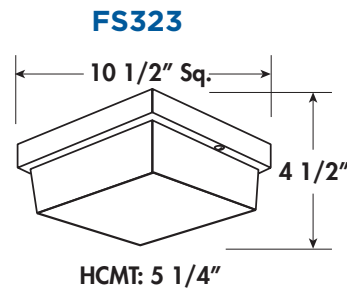

- Available in LED & Incandescent
- White Powder Coated Aluminum
- Wall or Ceiling Mount
- UL Listed for Wet Locations
- Standard Pack QTY: 6

SENTINEL - 10.5"

EXAMPLE # FS323-LE800W-WFM

STYLE #	LIGHT SOURCE	BODY	DIFFUSER	OPTIONS	
FS323	EOS LED 120V AC, 50/60 Hz, HPF, 50,000 HRS L70*, AMBIENT OP TEMP -40°C TO +40°C, 5 YEAR WARRANTY, DIMMABLE, ENERGY STAR	W-White	ACRYLIC F-Glare Reduced Frost Prismatic	M-Motion Sensor	
	LE800 - 13W Power Input CRI 80 (TYP) >65 Lumens Per Watt**				W-900lm 3000K C-1000lm 4000K
	LE1200 - 14W Power Input CRI 80 (TYP) >80 Lumens Per Watt**				W-1350lm 3000K C-1400lm 4000K
	LE1800 - 23W Power Input CRI 80 (TYP) >80 Lumens Per Watt**				W-1850lm 3000K C-1900lm 4000K
INCANDESCENT, MEDIUM BASE, 120V I240-2 X 40W Max	W-White	ACRYLIC F-Glare Reduced Frost Prismatic	LED LAMP, 3 YEAR WARRANTY DIMMABLE, ENERGY STAR LWE-A19/E26, 2700K LCE-A19/E26, 4000K		