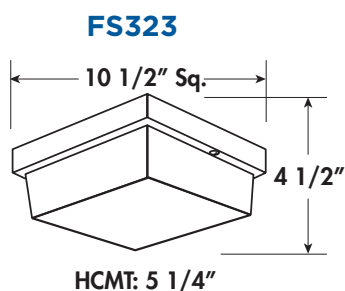

- Available in LED & Incandescent
- White Powder Coated Aluminum
- Wall or Ceiling Mount
- UL Listed for Wet Locations
- Standard Pack QTY: 6

SENTINEL - 10.5"

RoHS
compliant

EXAMPLE # FS323-LE800W-WFM

STYLE #	LIGHT SOURCE	BODY	DIFFUSER	OPTIONS	
FS323	EOS LED 120V AC, 50/60 Hz, HPF, 50,000 HRS L70*, AMBIENT OP TEMP -40°C TO +40°C, 5 YEAR WARRANTY, DIMMABLE, ENERGY STAR	W-White	ACRYLIC F-Glare Reduced Frost Prismatic	M-Motion Sensor	
	LE800 - 13W Power Input CRI 80 (TYP) >65 Lumens Per Watt**				W-900lm 3000K C-1000lm 4000K
	LE1200 - 14W Power Input CRI 80 (TYP) >80 Lumens Per Watt**				W-1350lm 3000K C-1400lm 4000K
	LE1800 - 23W Power Input CRI 80 (TYP) >80 Lumens Per Watt**				W-1850lm 3000K C-1900lm 4000K
INCANDESCENT, MEDIUM BASE, 120V I240-2 X 40W Max	W-White	ACRYLIC F-Glare Reduced Frost Prismatic	LED LAMP, 3 YEAR WARRANTY DIMMABLE, ENERGY STAR LWE-A19/E26, 2700K LCE-A19/E26, 4000K		