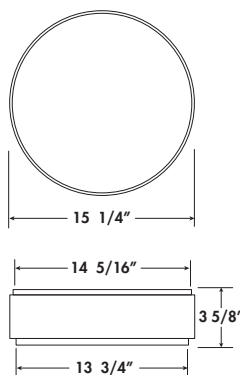

- Available in LED
- Brushed Nickel Decorative Band
- Ceiling Mount Only
- ETL Listed for Damp Locations
- Standard Pack QTY: 6

## DECORATIVE DRUM

**SURFACE MOUNT**

**FD315**

**OPTIONAL MOUNTING KITS**  
(sold separately - assembly required)

**KIT-FM302**  
6" / 13" Pendant Kit

RoHS compliant