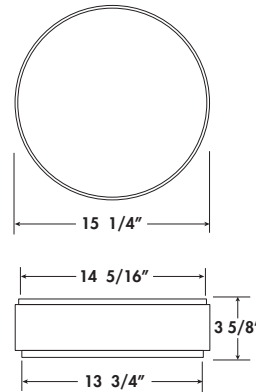

- Available in LED
- Brushed Nickel Decorative Band
- Ceiling Mount Only
- ETL Listed for Damp Locations
- Standard Pack QTY: 6

DECORATIVE DRUM

FD315

RoHS compliant

EXAMPLE # FD315-L1500W-NW

STYLE #	LIGHT SOURCE	BODY	DIFFUSER
FD315	EOS LED 120V AC, 50/60 Hz, HPF, 50,000 HRS L70*, AMBIENT OP TEMP -40°C TO +40°C 5 YEAR WARRANTY, DIMMABLE, ENERGY STAR	N -Brushed Nickel	ACRYLIC W -White
	L1500 - 24W Power Input CRI 80 (TYP) >77 Lumens Per Watt**		