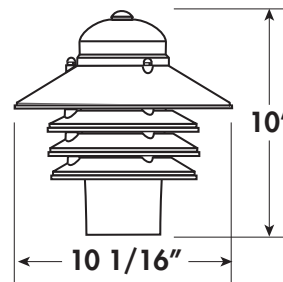

- Available in LED, Incandescent & GU24
- Molded of Durable Non-Corrosive UV Resistant Resins
- Fits Most 3" Diameter Posts
- UL Listed for Wet Locations
- Standard Pack QTY: 1

NAUTICAL

FN253

RoHS compliant

EXAMPLE # FN253-LE800C-BCP

STYLE #	LIGHT SOURCE	BODY	DIFFUSER	OPTIONS
FN253	EOS LED 120V AC, 50/60 Hz, HPF, 50,000 HRS L70*, AMBIENT OP TEMP -40°C TO +40°C, 5 YEAR WARRANTY, DIMMABLE LE800 - 13W Power Input CRI 80 (TYP) >65 Lumens Per Watt** W-900lm 3000K C-1000lm 4000K	W-White B- Black	POLYCARBONATE C-Clear Prism	N/A
	INCANDESCENT, MEDIUM BASE, 120V I60-1 X 60W	W-White B- Black	POLYCARBONATE C-Clear Prism	LED LAMP, 3 YEAR WARRANTY, DIMMABLE LW-A19/E26, 2700K LC-A19/E26, 4000K
	GU24 BASE, 120V G13-1 X 13W G18-1 X 18W G23-1 X 23W	W-White B- Black	POLYCARBONATE C-Clear Prism	L-CFL, 2700K