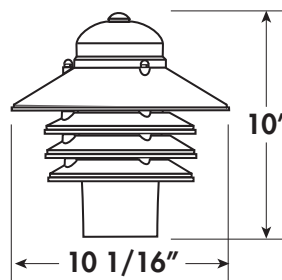

- Available in LED, Incandescent & GU24
- Molded of Durable Non-Corrosive UV Resistant Resins
- Fits Most 3" Diameter Posts
- UL Listed for Wet Locations
- Standard Pack QTY: 1

NAUTICAL

FN253

RoHS compliant