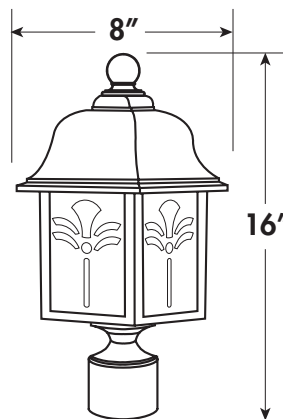

RoHS compliant

EXAMPLE # FR201-LE800C-BC

STYLE #	LIGHT SOURCE	BODY	DIFFUSER	OPTIONS
FR201	EOS LED 120V AC, 50/60 Hz, HPF, 50,000 HRS L70*, AMBIENT OP TEMP -40°C TO +40°C, 5 YEAR WARRANTY, DIMMABLE LE800-13W Power Input W-900lm 3000K CRI 80 (TYP) C-1000lm 4000K >65 Lumens Per Watt**	W-White B-Black	ACRYLIC C-Clear F-Glare Free Frost	N/A
	INCANDESCENT, MEDIUM BASE, 120V I60-1 X 60W Max	W-White B-Black	ACRYLIC C-Clear F-Glare Free Frost	LED LAMP, 3 YEAR WARRANTY, DIMMABLE LWE-A19/E26, 2700K LCE-A19/E26, 4000K
	GU24 BASE, 120V G13-1 X 13W G18-1 X 18W G23-1 X 23W	W-White B-Black	ACRYLIC C-Clear F-Glare Free Frost	L-CFL, 2700K

*DATA PER LM79/LM80/TM21 AVAILABLE UPON REQUEST

**ESTIMATED FROM LED SOURCE

Fixtures available with custom packaging options, assembled or knocked down. MOQs apply.