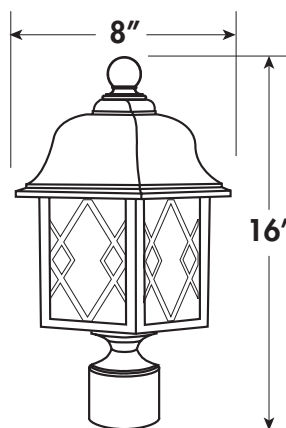

- Available in LED, Incandescent & GU24
- Molded of Durable Non-Corrosive UV Resistant Resins
- Fits Most 3" Diameter Posts
- UL Listed for Wet Locations
- Standard Pack QTY: 3

HATCH POST

FR211

RoHS compliant