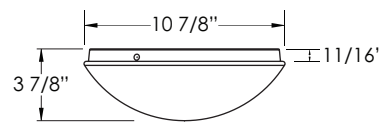

- Available in LED & Incandescent
- White Powder Coated Aluminum
- Ceiling Mount Only
- UL Listed for Damp Locations
- Standard Pack QTY: 8

11" DOME

FD331

RoHS compliant

EXAMPLE # FD331-LE800W-WWM

STYLE #	LIGHT SOURCE	BODY	DIFFUSER	OPTIONS	
FD331	EOS LED 120V AC, 50/60 Hz, HPF, 50,000 HRS L70*, AMBIENT OP TEMP -40°C TO +40°C, 5 YEAR WARRANTY, DIMMABLE, ENERGY STAR***	W-White	ACRYLIC W-White	M-Motion Sensor	
	LE800 - 13W Power Input CRI 80 (TYP) >65 Lumens Per Watt**				W-900lm 3000K C-1000lm 4000K
	LE1200 - 14W Power Input CRI 80 (TYP) >80 Lumens Per Watt**				W-1350lm 3000K C-1400lm 4000K
	LE1800 - 23W Power Input CRI 80 (TYP) >80 Lumens Per Watt**				W-1850lm 3000K C-1900lm 4000K
	INCANDESCENT, MEDIUM BASE, 120V I40-1 X 40W Max	W-White	ACRYLIC W-White	LED LAMP, 3 YEAR WARRANTY DIMMABLE, ENERGY STAR LWE-A19/E26, 2700K LCE-A19/E26, 4000K	