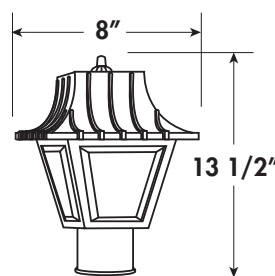

RoHS compliant

EXAMPLE # FC234-I60-BC-LWE

STYLE #	LIGHT SOURCE	BODY	DIFFUSER	OPTIONS
FC234	EOS LED 120V AC, 50/60 Hz, HPF, 50,000 HRS L70*, AMBIENT OP TEMP -40°C TO +40°C, 5 YEAR WARRANTY, DIMMABLE LE800-13W Power Input W-900lm 3000K CRI 80 (TYP) C-1000lm 4000K >65 Lumens Per Watt**	W-White B-Black	ACRYLIC C-Clear W-White F- Glare Free Frost	N/A
	INCANDESCENT, MEDIUM BASE, 120V I60-1 X 60W Max	W-White B-Black	ACRYLIC C-Clear W-White F- Glare Free Frost	LED LAMP, 3 YEAR WARRANTY, DIMMABLE LWE-A19/E26, 2700K LCE-A19/E26, 4000K
	GU24 BASE, 120V G13-1 X 13W G18-1 X 18W G23-1 X 23W G26-1 X 26W or 27W	W-White B-Black	ACRYLIC C-Clear W-White F- Glare Free Frost	L-CFL, 2700K

*DATA PER LM79/LM80/TM21 AVAILABLE UPON REQUEST

**ESTIMATED FROM LED SOURCE

Fixtures available with custom packaging options, assembled or knocked down. MOQs apply.