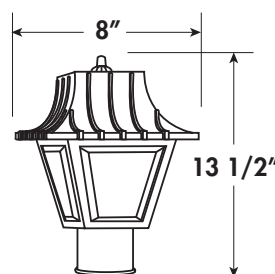

RoHS compliant

EXAMPLE # FC234-I60-BC-LWE

STYLE #	LIGHT SOURCE	BODY	DIFFUSER	OPTIONS
FC234	EOS LED 120V AC, 50/60 Hz, HPF, 50,000 HRS L70*, AMBIENT OP TEMP -40°C TO +40°C, 5 YEAR WARRANTY, DIMMABLE LE800-13W Power Input W-900lm 3000K CRI 80 (TYP) C-1000lm 4000K >65 Lumens Per Watt**	W-White B-Black	ACRYLIC C-Clear W-White F- Glare Free Frost	N/A
	INCANDESCENT, MEDIUM BASE, 120V I60-1 X 60W Max	W-White B-Black	ACRYLIC C-Clear W-White F- Glare Free Frost	LED LAMP, 3 YEAR WARRANTY, DIMMABLE LWE-A19/E26, 2700K LCE-A19/E26, 4000K
	GU24 BASE, 120V G13-1 X 13W G18-1 X 18W G23-1 X 23W G26-1 X 26W or 27W	W-White B-Black	ACRYLIC C-Clear W-White F- Glare Free Frost	L-CFL, 2700K

*DATA PER LM79/LM80/TM21 AVAILABLE UPON REQUEST

**ESTIMATED FROM LED SOURCE

Fixtures available with custom packaging options, assembled or knocked down. MOQs apply.