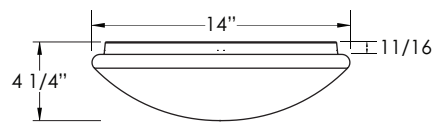

- Available in LED & Incandescent
- White Powder Coated Aluminum
- Ceiling Mount Only
- UL Listed for Damp Locations
- Standard Pack QTY: 6

14" DOME

FD334

RoHS compliant

EXAMPLE # FD334-I240-WW-LWE

STYLE #	LIGHT SOURCE	BODY	DIFFUSER	OPTIONS
FD334	EOS LED 120V AC, 50/60 Hz, HPF, 50,000 HRS L70*, AMBIENT OP TEMP -40°C TO +40°C, 5 YEAR WARRANTY, DIMMABLE, ENERGY STAR	W -White	ACRYLIC W -White	M -Motion Sensor
	LE800 - 13W Power Input CRI 80 (TYP) >65 Lumens Per Watt**	W -900lm 3000K C -1000lm 4000K		
	LE1200 - 14W Power Input CRI 80 (TYP) >80 Lumens Per Watt**	W -1350lm 3000K C -1400lm 4000K		
	LE1800 - 23W Power Input CRI 80 (TYP) >80 Lumens Per Watt**	W -1850lm 3000K C -1900lm 4000K		
	INCANDESCENT, MEDIUM BASE, 120V I240-2 X 40W Max	W -White	ACRYLIC W -White	LED LAMP, 3 YEAR WARRANTY DIMMABLE, ENERGY STAR LWE -A19/E26, 2700K LCE -A19/E26, 4000K