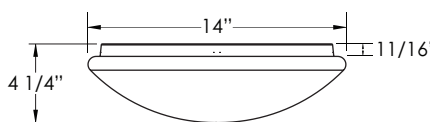

- Available in LED & Incandescent
- White Powder Coated Aluminum
- Ceiling Mount Only
- UL Listed for Damp Locations
- Standard Pack QTY: 6

14" DOME

FD334

RoHS compliant

EXAMPLE # FD334-I240-WW-LWE

STYLE #	LIGHT SOURCE	BODY	DIFFUSER	OPTIONS
FD334	EOS LED 120V AC, 50/60 Hz, HPF, 50,000 HRS L70*, AMBIENT OP TEMP -40°C TO +40°C, 5 YEAR WARRANTY, DIMMABLE, ENERGY STAR	W-White	ACRYLIC W-White	M-Motion Sensor
	LE800 - 13W Power Input CRI 80 (TYP) >65 Lumens Per Watt**	W-900lm 3000K C-1000lm 4000K		
	LE1200 - 14W Power Input CRI 80 (TYP) >80 Lumens Per Watt**	W-1350lm 3000K C-1400lm 4000K		
	LE1800 - 23W Power Input CRI 80 (TYP) >80 Lumens Per Watt**	W-1850lm 3000K C-1900lm 4000K		
	INCANDESCENT, MEDIUM BASE, 120V I240-2 X 40W Max	W-White	ACRYLIC W-White	LED LAMP, 3 YEAR WARRANTY DIMMABLE, ENERGY STAR LWE-A19/E26, 2700K LCE-A19/E26, 4000K