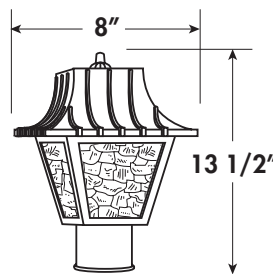

- Available in LED, Incandescent & GU24
- Molded of Durable Non-Corrosive UV Resistant Resins
- Fits Most 3" Diameter Posts
- UL Listed for Wet Locations
- Standard Pack QTY: 6

COLONIAL POST

FC232

RoHS compliant