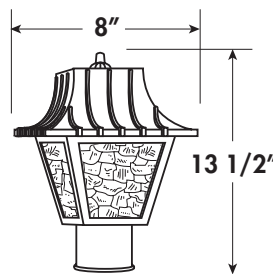

- Available in LED, Incandescent & GU24
- Molded of Durable Non-Corrosive UV Resistant Resins
- Fits Most 3" Diameter Posts
- UL Listed for Wet Locations
- Standard Pack QTY: 6