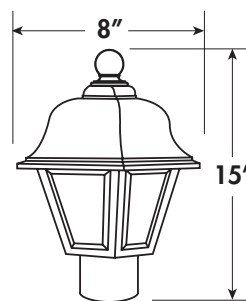

- Available in LED, Incandescent & GU24
- Molded of Durable Non-Corrosive UV Resistant Resins
- Fits Most 3" Diameter Posts
- UL Listed for Wet Locations
- Standard Pack QTY: 1

BRADFORD POST

FB255

RoHS compliant