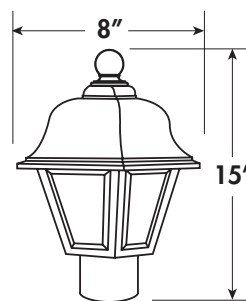

- Available in LED, Incandescent & GU24
- Molded of Durable Non-Corrosive UV Resistant Resins
- Fits Most 3" Diameter Posts
- UL Listed for Wet Locations
- Standard Pack QTY: 1