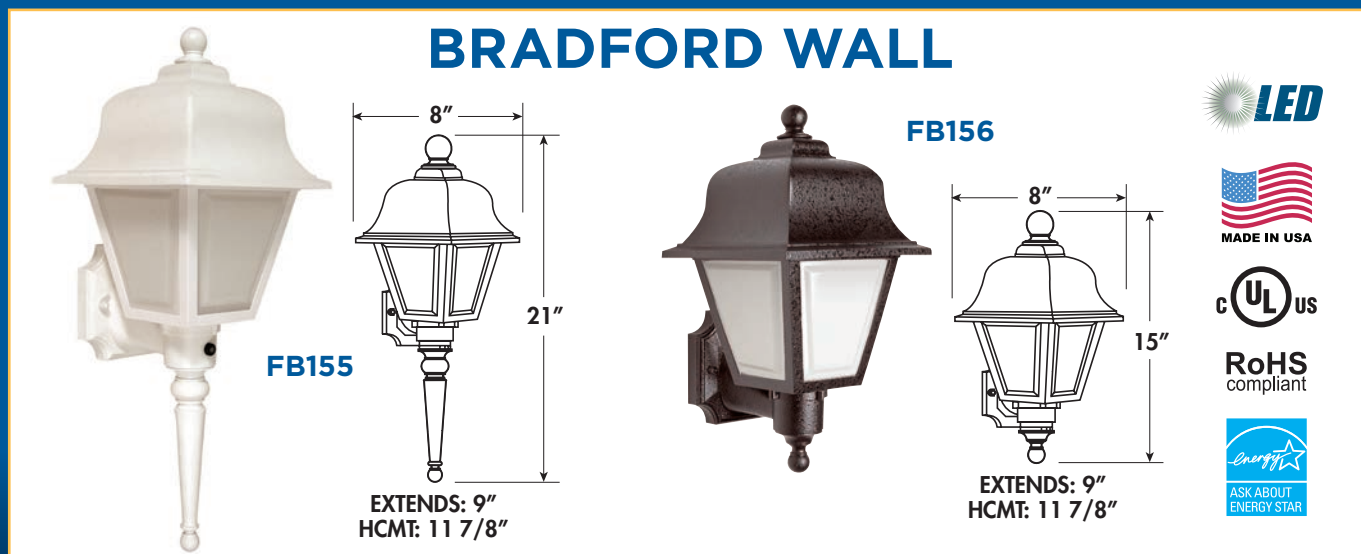

- Available in LED, Incandescent & GU24
- Molded of Durable Non-Corrosive UV Resistant Resins
- Wall Mount Only
- UL Listed for Wet Locations
- Standard Pack QTY: 1

EXAMPLE # FB156-LE800C-BWP

STYLE #	LIGHT SOURCE	BODY	DIFFUSER	OPTIONS
FB155 FB156	EOS LED 120V AC, 50/60 Hz, HPF, 50,000 HRS L70*, AMBIENT OP TEMP -40°C TO +40°C, 5 YEAR WARRANTY, DIMMABLE, ENERGY STAR	W -White B -Black	ACRYLIC C -Clear W -White F - Glare Free Frost	P -Photocell
	LE800 -13W Power Input W -900lm 3000K CRI 80 (TYP) C -1000lm 4000K >65 Lumens Per Watt**			
	INCANDESCENT, MEDIUM BASE, 120V I60 -1 X 60W Max	W -White B -Black	ACRYLIC C -Clear W -White F - Glare Free Frost	P -Photocell LED LAMP, 3 YEAR WARRANTY DIMMABLE, ENERGY STAR LWE -A19/E26, 2700K LCE -A19/E26, 4000K
	GU24 BASE, 120V G13 -1 X 13W G18 -1 X 18W G23 -1 X 23W G26 -1 X 26W or 27W	W -White B -Black	ACRYLIC C -Clear W -White F - Glare Free Frost	P -Photocell L -CFL, 2700K

*DATA PER LM79/LM80/TM21 AVAILABLE UPON REQUEST

**ESTIMATED FROM LED SOURCE

Scan the QR code to the left to access the Energy Star qualified product list.

Fixtures available with custom packaging options, assembled or knocked down. MOQs apply.