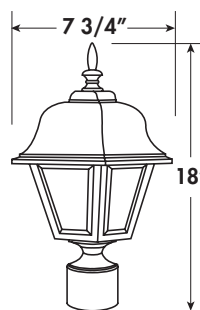

RoHS compliant

EXAMPLE # FA282-I75-BC-LWE

STYLE #	LIGHT SOURCE	BODY	DIFFUSER	OPTIONS
FA282	EOS LED 120V AC, 50/60 Hz, HPF, 50,000 HRS L70*, AMBIENT OP TEMP -40°C TO +40°C, 5 YEAR WARRANTY, DIMMABLE LE800-13W Power Input W-900lm 3000K CRI 80 (TYP) C-1000lm 4000K >65 Lumens Per Watt**	W-White B-Black	ACRYLIC C-Clear W-White F- Glare Free Frost	N/A
	INCANDESCENT, MEDIUM BASE, 120V I75- 1 X 75W Max	W-White B-Black	ACRYLIC C-Clear W-White F- Glare Free Frost	LED LAMP, 3 YEAR WARRANTY, DIMMABLE LWE-A19/E26, 2700K LCE-A19/E26, 4000K
	GU24 BASE, 120V G13-1 X 13W G18-1 X 18W G23-1 X 23W G26-1 X 26W or 27W	W-White B-Black	ACRYLIC C-Clear W-White F- Glare Free Frost	L-CFL, 2700K

*DATA PER LM79/LM80/TM21 AVAILABLE UPON REQUEST

**ESTIMATED FROM LED SOURCE

Fixtures available with custom packaging options, assembled or knocked down. MOQs apply.