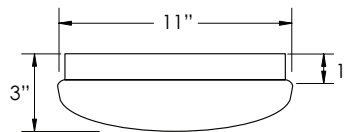

- Available in LED & Incandescent
- White Powder Coated Aluminum
- Ceiling Mount Only
- Multi-Volt LED Available
- UL Listed for Damp Locations
- Standard Pack QTY: 8

11" MUSHROOM

11" MUSHROOM

FD321

RoHS compliant