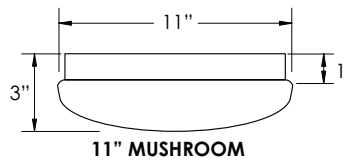

- Available in LED & Incandescent
- White Powder Coated Aluminum
- Ceiling Mount Only
- Multi-Volt LED Available
- UL Listed for Damp Locations
- Standard Pack QTY: 8

11" MUSHROOM

11" MUSHROOM
FD321

RoHS
compliant