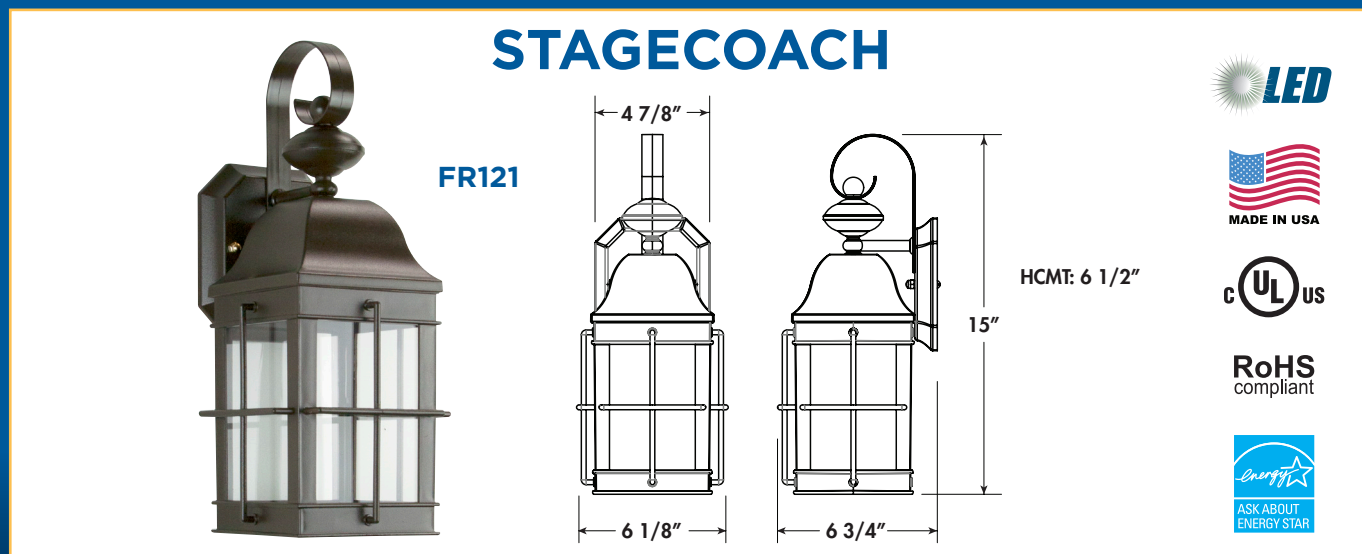

- Available in LED, Incandescent & GU24
- Molded of Durable Non-Corrosive UV Resistant Resins
- Wall Mount
- UL Listed for Wet Locations
- Standard Pack QTY: 6

RoHS compliant

EXAMPLE # FR121-LE800C-BCP

STYLE #	LIGHT SOURCE	BODY	DIFFUSER	OPTIONS
FR121	EOS LED 120V AC, 50/60 Hz, HPF, 50,000 HRS L70*, AMBIENT OP TEMP -40°C TO +40°C, 5 YEAR WARRANTY, DIMMABLE, ENERGY STAR	B-Black W-White Z-Bronze	ACRYLIC F-Glare Free Frost	P-Photocell
	LE800-13W Power Input CRI 80 (TYP) >65 Lumens Per Watt**	W-900lm 3000K C-1000lm 4000K		
	INCANDESCENT, MEDIUM BASE, 120V I60-1 X 60W Max	B-Black W-White Z-Bronze	ACRYLIC F-Glare Free Frost	LED LAMP, 3 YEAR WARRANTY DIMMABLE, ENERGY STAR LWE-A19/E26, 2700K LCE-A19/E26, 4000K
	GU24 BASE, 120V G13-1 X 13W G18-1 X 18W G23-1 X 23W	B-Black W-White Z-Bronze	ACRYLIC F-Glare Free Frost	L-CFL, 2700K

*DATA PER LM79/LM80/TM21 AVAILABLE UPON REQUEST

**ESTIMATED FROM LED SOURCE

Scan the QR code to the left to access the Energy Star qualified product list.

Fixtures available with custom packaging options, assembled or knocked down. MOQs apply.