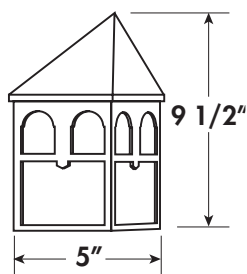

- Available in LED, Incandescent & GU24
- Molded of Durable Non-Corrosive UV Resistant Resins
- Wall Mount Only
- UL Listed for Damp Locations
- Standard Pack QTY: 6

COTTAGE

FP120

EXTENDS: 4 3/4"
HCMT: 6"