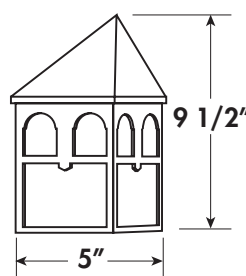

- Available in LED, Incandescent & GU24
- Molded of Durable Non-Corrosive UV Resistant Resins
- Wall Mount Only
- UL Listed for Damp Locations
- Standard Pack QTY: 6

COTTAGE

FP120

EXTENDS: 4 3/4"
HCMT: 6"