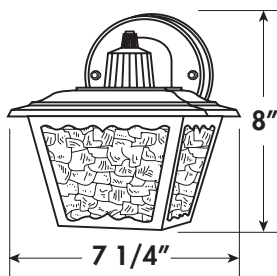

- Available in LED, Incandescent & GU24
- Molded of Durable Non-Corrosive UV Resistant Resins
- Wall Mount Only
- UL Listed for Wet Locations
- Standard Pack QTY: 6

BUNGALOW

FP133

EXTENDS: 5 3/4"
HCMT: 2 3/8"