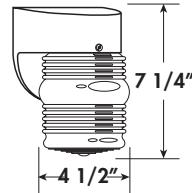

- Available in LED, Incandescent & GU24
- Molded of Durable Non-Corrosive UV Resistant Resins
- Wall Mount Only
- UL Listed for Wet Locations
- Standard Pack QTY: 6

FITTER NECK POCKET JELLY JAR

FP101

EXTENDS: 5 7/8"
HCMT: 2 3/8"