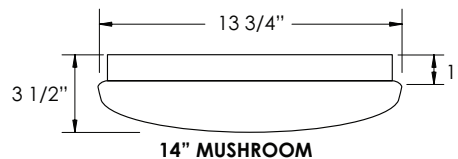

- Available in LED & Incandescent
- White Powder Coated Aluminum
- Ceiling Mount Only
- Multi-Volt LED Available
- UL Listed for Damp Locations
- Standard Pack QTY: 6

14" MUSHROOM

14" MUSHROOM

FD324

RoHS compliant