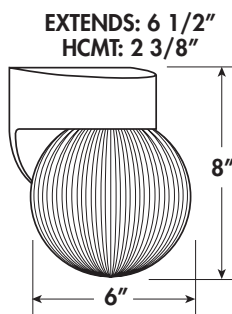

- Available in LED, Incandescent & GU24
- Molded of Durable Non-Corrosive UV Resistant Resins
- Wall Mount Only
- UL Listed for Wet Locations
- Standard Pack QTY: 6

SCREW NECK POCKET GLOBE

FP116

RoHS compliant

EXAMPLE # FP116-I60-BWP

STYLE #	LIGHT SOURCE	BODY	GLOBE	OPTIONS
FP116	INCANDESCENT, MEDIUM BASE, 120V, I60-1 X 60W	W-White B- Black	ACRYLIC C-Clear Prism W-White	P-Photocell LED LAMP, 3 YEAR WARRANTY DIMMABLE, ENERGY STAR LWE-A19/E26, 2700K LCE-A19/E26, 4000K
	GU24 BASE, 120V G13-1 X 13W G18-1 X 18W G23-1 X 23W	W-White B- Black	ACRYLIC C-Clear Prism W-White	P-Photocell L-CFL, 2700K