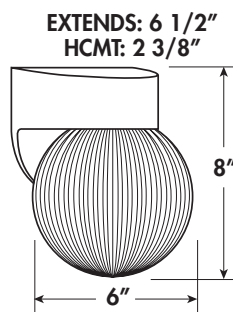

FP116

RoHS compliant

EXAMPLE # FP116-I60-BWP

STYLE #	LIGHT SOURCE	BODY	GLOBE	OPTIONS
FP116	INCANDESCENT, MEDIUM BASE, 120V, I60-1 X 60W	W-White B- Black	ACRYLIC C-Clear Prism W-White	P-Photocell LED LAMP, 3 YEAR WARRANTY DIMMABLE, ENERGY STAR LWE-A19/E26, 2700K LCE-A19/E26, 4000K
	GU24 BASE, 120V G13-1 X 13W G18-1 X 18W G23-1 X 23W	W-White B- Black	ACRYLIC C-Clear Prism W-White	P-Photocell L-CFL, 2700K

*DATA PER LM79/LM80/TM21 AVAILABLE UPON REQUEST

**ESTIMATED FROM LED SOURCE

Scan the QR code to the left to access the Energy Star qualified product list.

Fixtures available with custom packaging options, assembled or knocked down. MOQs apply.