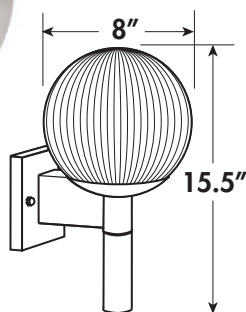

- Available in LED, Incandescent & GU24
- Molded of Durable Non-Corrosive UV Resistant Resins
- Wall Mount Only
- UL Listed for Wet Locations
- Standard Pack QTY: 1

8" GLOBE WALL

FG100
SHORT & LONG
TAIL INCLUDED

EXTENDS: 8.5"
HCMT: 9"

RoHS
compliant

EXAMPLE # FG100-I75-BW-LWE

STYLE #	LIGHT SOURCE	BODY	GLOBE	OPTIONS
FG100	INCANDESCENT, MEDIUM BASE, 120V I75-1 X 75W	W -White B - Black	ACRYLIC C -Clear Prism W -White	LED LAMP, 3 YEAR WARRANTY DIMMABLE, ENERGY STAR LWE -A19/E26, 2700K LCE -A19/E26, 4000K
	GU24 BASE, 120V G13-1 X 13W G18-1 X 18W G23-1 X 23W G26-1 X 26W or 27W	W -White B - Black	ACRYLIC C -Clear Prism W -White	P -Photocell L -CFL, 2700K