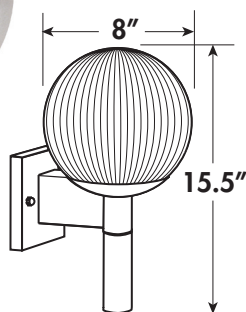

- Available in LED, Incandescent & GU24
- Molded of Durable Non-Corrosive UV Resistant Resins
- Wall Mount Only
- UL Listed for Wet Locations
- Standard Pack QTY: 1

8" GLOBE WALL

FG100
SHORT & LONG
TAIL INCLUDED

EXTENDS: 8.5"
HCMT: 9"

RoHS
compliant

EXAMPLE # FG100-I75-BW-LWE

STYLE #	LIGHT SOURCE	BODY	GLOBE	OPTIONS
FG100	INCANDESCENT, MEDIUM BASE, 120V I75-1 X 75W	W -White B - Black	ACRYLIC C -Clear Prism W -White	LED LAMP, 3 YEAR WARRANTY DIMMABLE, ENERGY STAR LWE -A19/E26, 2700K LCE -A19/E26, 4000K
	GU24 BASE, 120V G13-1 X 13W G18-1 X 18W G23-1 X 23W G26-1 X 26W or 27W	W -White B - Black	ACRYLIC C -Clear Prism W -White	P -Photocell L -CFL, 2700K