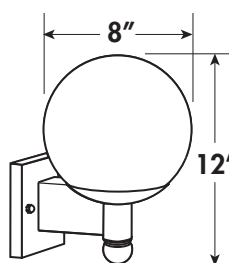

EXTENDS: 8.5"
HCMT: 9"

RoHS
compliant

EXAMPLE # FG100-I75-BW-LWE

STYLE #	LIGHT SOURCE	BODY	GLOBE	OPTIONS
FG100	INCANDESCENT, MEDIUM BASE, 120V I75-1 X 75W	W -White B - Black	ACRYLIC C -Clear Prism W -White	LED LAMP, 3 YEAR WARRANTY DIMMABLE, ENERGY STAR LWE -A19/E26, 2700K LCE -A19/E26, 4000K
	GU24 BASE, 120V G13-1 X 13W G18-1 X 18W G23-1 X 23W G26-1 X 26W or 27W	W -White B - Black	ACRYLIC C -Clear Prism W -White	P -Photocell L -CFL, 2700K