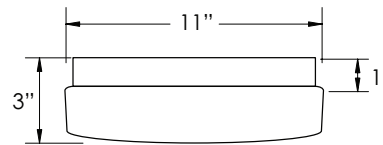

- Available in LED & Incandescent
- White Powder Coated Aluminum
- Ceiling Mount Only
- Multi-Volt LED Available
- UL Listed for Damp Locations
- Standard Pack QTY: 8

11" DRUM

11" DRUM

FD311

RoHS compliant