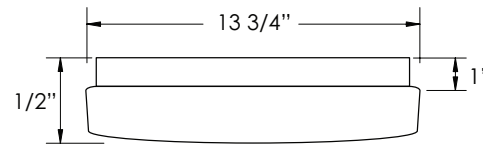

- Available in LED & Incandescent
- White Powder Coated Aluminum
- Ceiling Mount Only
- Multi-Volt LED Available
- UL Listed for Damp Locations
- Standard Pack QTY: 6

14" DRUM

14" DRUM

FD314

RoHS compliant