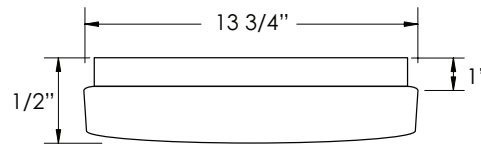

- Available in LED & Incandescent
- White Powder Coated Aluminum
- Ceiling Mount Only
- Multi-Volt LED Available
- UL Listed for Damp Locations
- Standard Pack QTY: 6

14" DRUM

14" DRUM

FD314

RoHS compliant