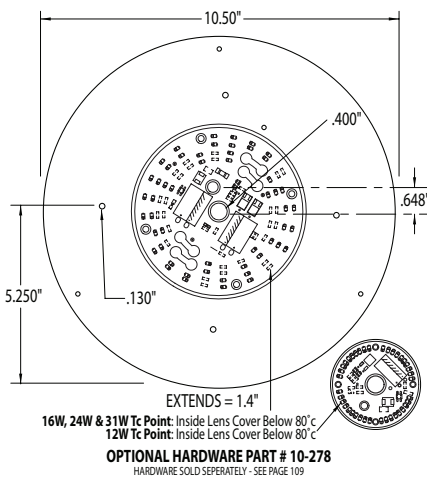

SL08-AC120RT-C-M802PL
12W, 1040LM, 4000K