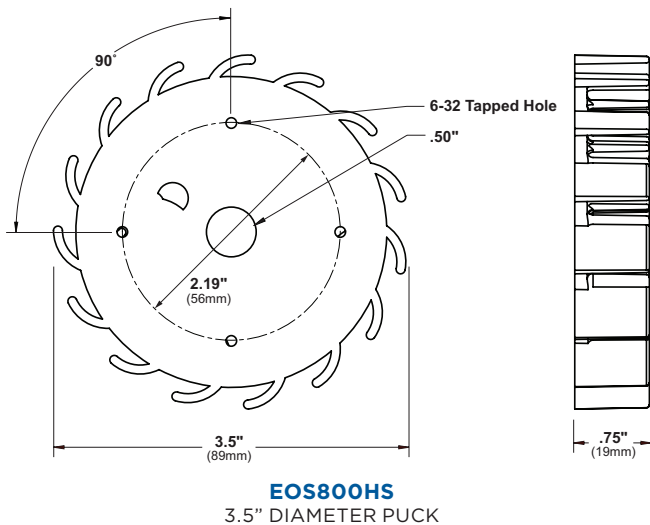

ALUMINUM HEAT SINKS

- Ground Wire Included
- Available in White

M804PL

M807PL

EOS800HS

EOS1200HS

HARDWARE

10-266
14/23W ARRAY Mounting Hardware
4ea. 8-32 X 3/8" Self Tapping Screws

10-267
13W ARRAY Mounting Hardware
4ea. #6 X 3/8" Self Tapping Screws

10-268
PUCK 3.5 Mounting Hardware
2ea. 8-32 X 3/8" Self Tapping Screws

10-269
PUCK 6 Mounting Hardware
2ea. #6 X 3/8" Self Tapping Screws

10-270
RESI Mounting Hardware
4ea. 6-32 X 1/2" Screws & 8ea. Nuts w/Lock