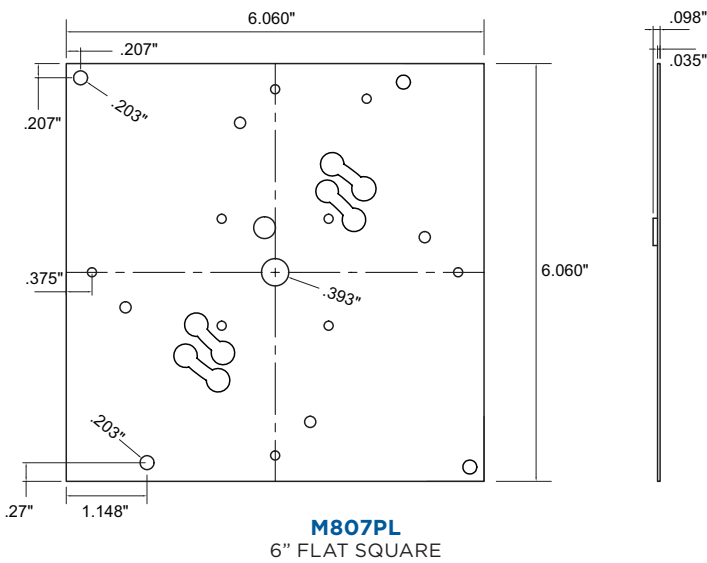

ALUMINUM HEAT SINKS

- Ground Wire Included
- Available in White

M804PL

M807PL

EOS800HS

EOS1200HS

HARDWARE

10-266
14/23W ARRAY Mounting Hardware
4ea. 8-32 X 3/8" Self Tapping Screws

10-267
13W ARRAY Mounting Hardware
4ea. #6 X 3/8" Self Tapping Screws

10-268
PUCK 3.5 Mounting Hardware
2ea. 8-32 X 3/8" Self Tapping Screws

10-269
PUCK 6 Mounting Hardware
2ea. #6 X 3/8" Self Tapping Screws

10-270
RESI Mounting Hardware
4ea. 6-32 X 1/2" Screws & 8ea. Nuts w/Lock