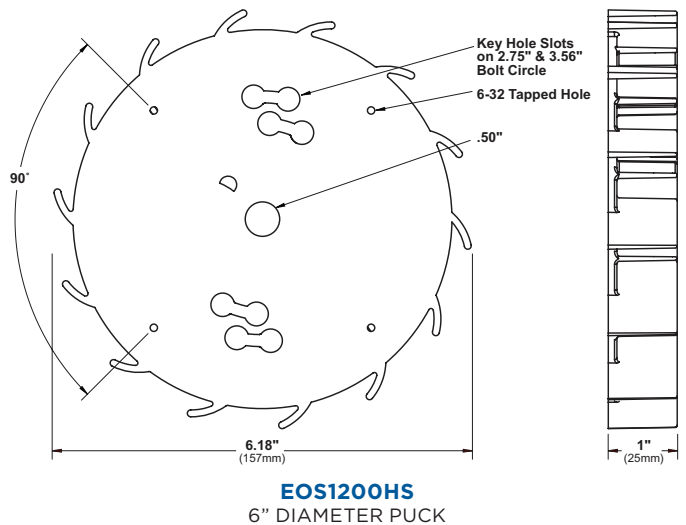

ALUMINUM HEAT SINKS

- Ground Wire Included
- Available in White

M804PL

M807PL

EOS800HS

EOS1200HS

HARDWARE

10-266
14/23W ARRAY Mounting Hardware
4ea. 8-32 X 3/8" Self Tapping Screws

10-267
13W ARRAY Mounting Hardware
4ea. #6 X 3/8" Self Tapping Screws

10-268
PUCK 3.5 Mounting Hardware
2ea. 8-32 X 3/8" Self Tapping Screws

10-269
PUCK 6 Mounting Hardware
2ea. #6 X 3/8" Self Tapping Screws

10-270
RESI Mounting Hardware
4ea. 6-32 X 1/2" Screws & 8ea. Nuts w/Lock