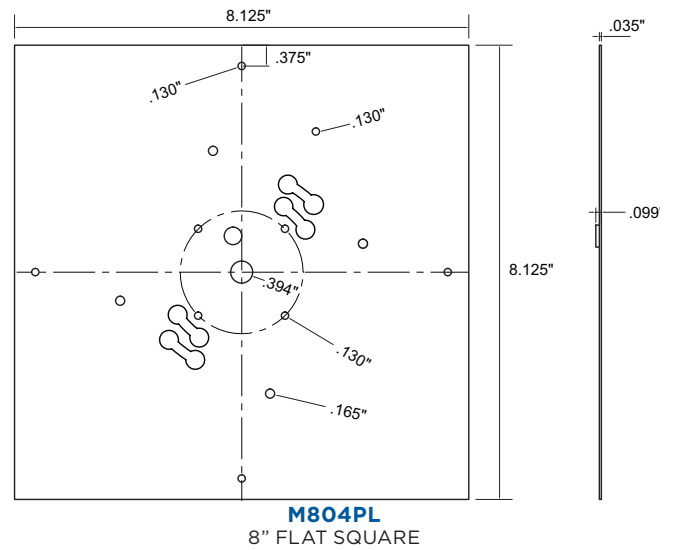

ALUMINUM HEAT SINKS

- Ground Wire Included
- Available in White

M804PL

M807PL

EOS800HS

EOS1200HS

HARDWARE

10-266
14/23W ARRAY Mounting Hardware
4ea. 8-32 X 3/8" Self Tapping Screws

10-267
13W ARRAY Mounting Hardware
4ea. #6 X 3/8" Self Tapping Screws

10-268
PUCK 3.5 Mounting Hardware
2ea. 8-32 X 3/8" Self Tapping Screws

10-269
PUCK 6 Mounting Hardware
2ea. #6 X 3/8" Self Tapping Screws

10-270
RESI Mounting Hardware
4ea. 6-32 X 1/2" Screws & 8ea. Nuts w/Lock