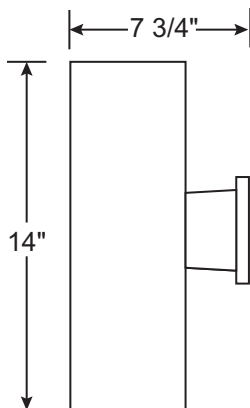

- Fade & Rust Resistant Composite Construction
- UL Listed for Wet Locations
- Up & Down Light
- Standard Pack QTY: 8

## DIRECT/INDIRECT CYLINDER

**FD136**

HCMT:  
6 7/8"

RoHS  
compliant

EXAMPLE # FD136-I265-BKG-LWE

STYLE #	LIGHT SOURCE	BODY	OPTIONS
<b>FD136</b>	<b>INCANDESCENT, MEDIUM BASE</b> <b>I265-2 X 65W Max PAR 30</b>	<b>BKG-Black</b> <b>WHG-White</b>	<b>LED LAMP, 120V, 3 YEAR WARRANTY, DIMMABLE</b> <b>LWE-A19/E26, 80CRI, 3000K</b> <b>LCE-A19/E26, 80CRI, 4000K</b>