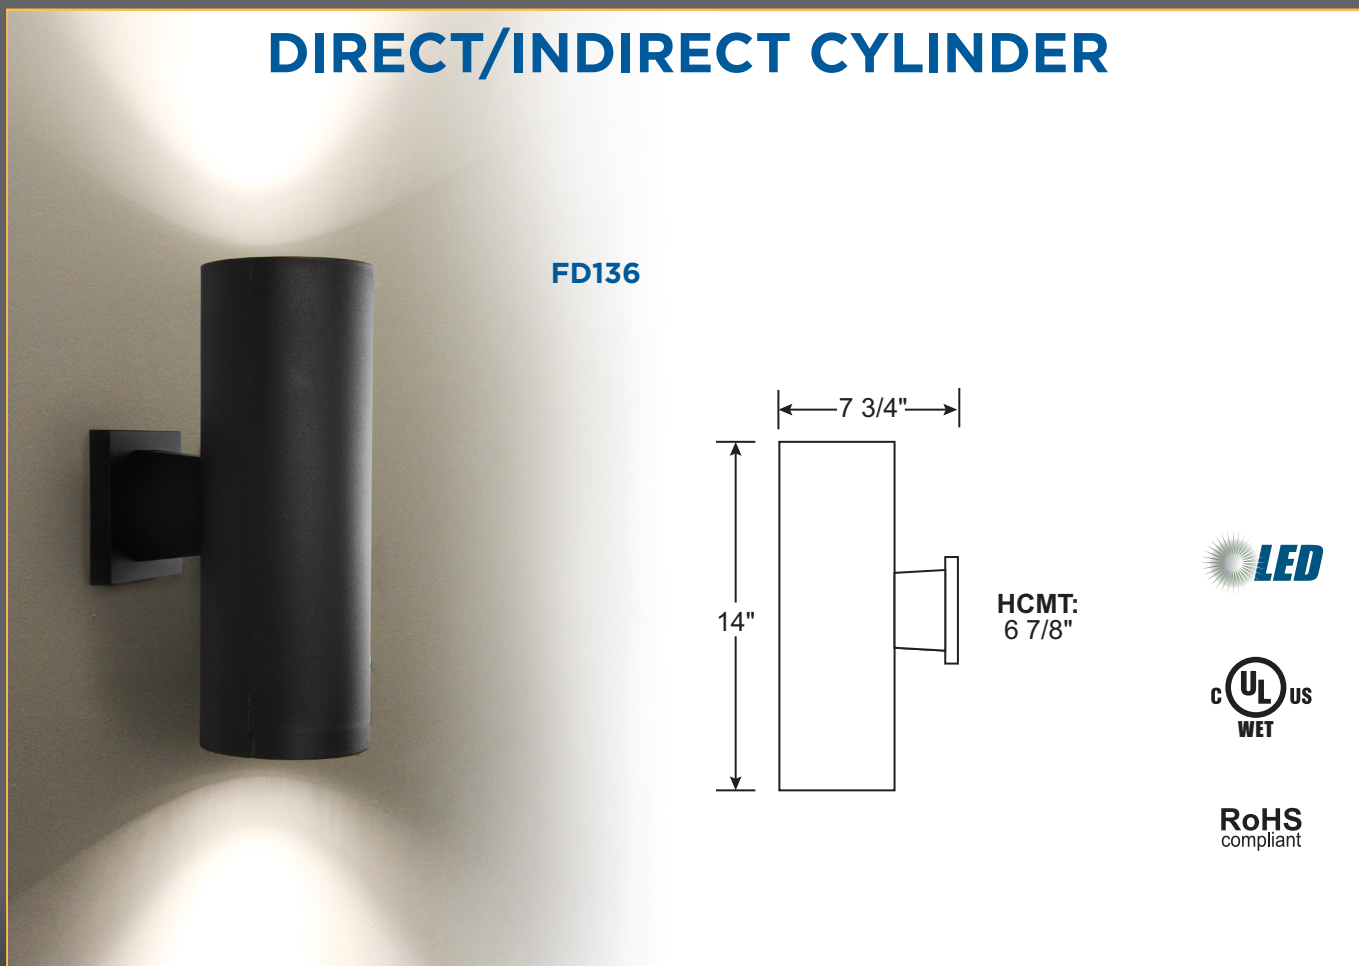

- Fade & Rust Resistant Composite Construction
- UL Listed for Wet Locations
- Up & Down Light
- Standard Pack QTY: 8

## DIRECT/INDIRECT CYLINDER

**FD136**

HCMT:  
6 7/8"

RoHS  
compliant

EXAMPLE # FD136-I265-BKG-LWE

STYLE #	LIGHT SOURCE	BODY	OPTIONS
<b>FD136</b>	<b>INCANDESCENT, MEDIUM BASE</b> <b>I265-2 X 65W Max PAR 30</b>	<b>BKG-Black</b> <b>WHG-White</b>	<b>LED LAMP, 120V, 3 YEAR WARRANTY, DIMMABLE</b> <b>LWE-A19/E26, 80CRI, 3000K</b> <b>LCE-A19/E26, 80CRI, 4000K</b>