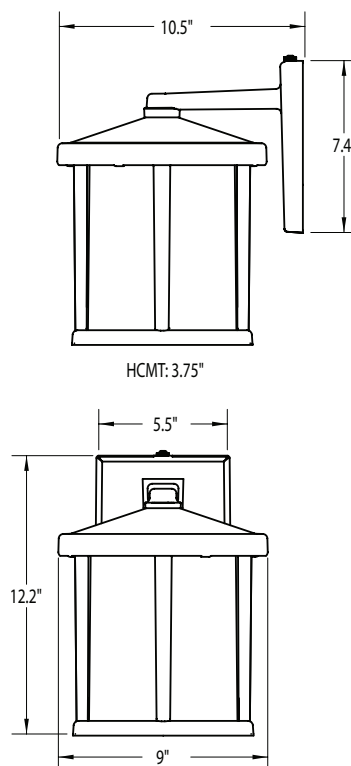

RoHS compliant

EXAMPLE # FH100-I60-ZF-LWE

STYLE #	LIGHT SOURCE	BODY	DIFFUSER	OPTIONS
FH100	EOS LED 120V AC, 50/60 Hz, HPF, 50,000 HRS L70*, AMBIENT OP TEMP -40°C TO +40°C, 5 YEAR WARRANTY, DIMMABLE, ENERGY STAR	B-Black W-White Z-Bronze	ACRYLIC F-Glare Free Frost	P-Photocell
	LE800 - 13W, 80 CRI >88 Lumens Per Watt** W-1140lm 3000K C-1280lm 4000K LE1200 - 14W, 80 CRI >102 Lumens Per Watt** W-1430lm 3000K C-1500lm 4000K			
	INCANDESCENT, MEDIUM BASE, 120V I60-1 X 60W Max	B-Black W-White Z-Bronze	ACRYLIC F-Glare Free Frost	P-Photocell LED LAMP, 3 YEAR WARRANTY DIMMABLE, ENERGY STAR LWE-A19/E26, 80CRI, 3000K LCE-A19/E26, 80CRI, 4000K

*DATA PER LM79/LM80/TM21 AVAILABLE UPON REQUEST

**ESTIMATED FROM LED SOURCE

90CRI OPTIONS AVAILABLE - SEE PAGE 112 FOR DIMMER COMPATIBILITY

Fixtures available with custom packaging options, assembled or knocked down. MOQs apply.

For more information contact our sales department at 1-800-325-7364 or visit www.interglobal-inc.com