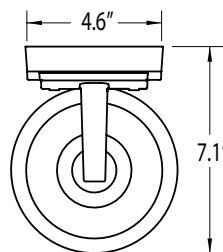

- Available in LED & Incandescent
- Fade & Rust Resistant Composite Construction
- Black, White, or Bronze
- Optional Photocell
- UL Listed for Wet Locations

HIGHLAND - SMALL

FH102

EXAMPLE # FH102-I60-ZF-LWE