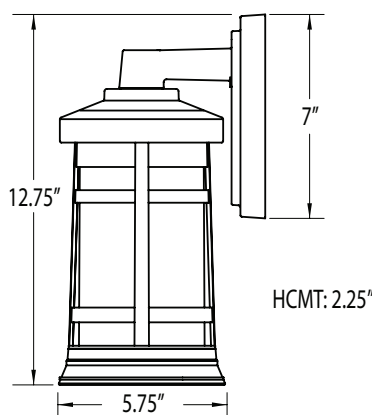

- Available in LED & Incandescent
- Fade & Rust Resistant Composite Construction
- Black, White, or Bronze
- Optional Photocell
- UL Listed for Wet Locations

HIGHLAND - SMALL

FH102

EXAMPLE # FH102-I60-ZF-LWE