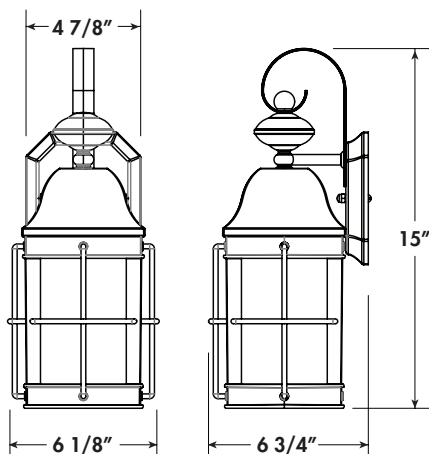

RoHS compliant

EXAMPLE # FR121-LE800C-BCP

STYLE #	LIGHT SOURCE	BODY	DIFFUSER	OPTIONS
FR121	EOS LED 120V AC, 50/60 Hz, HPF, 50,000 HRS L70*, AMBIENT OP TEMP -40°C TO +40°C, 5 YEAR WARRANTY, DIMMABLE, ENERGY STAR LE800 - 13W, 80 CRI >88 Lumens Per Watt** W-1140lm 3000K C-1280lm 4000K	B-Black W-White Z-Bronze	ACRYLIC C-Clear F-Glare Free Frost	P-Photocell
	INCANDESCENT, MEDIUM BASE, 120V I60-1 X 60W Max	B-Black W-White Z-Bronze	ACRYLIC C-Clear F-Glare Free Frost	P-Photocell LED LAMP, 3 YEAR WARRANTY DIMMABLE, ENERGY STAR LWE-A19/E26, 80CRI, 3000K LCE-A19/E26, 80CRI, 4000K
	GU24 BASE, 120V G13-1 X 13W G18-1 X 18W	B-Black W-White Z-Bronze	ACRYLIC C-Clear F-Glare Free Frost	L-CFL, 2700K

*DATA PER LM79/LM80/TM21 AVAILABLE UPON REQUEST

**ESTIMATED FROM LED SOURCE

Scan the QR code to the left to access the Energy Star qualified product list.

90CRI OPTIONS AVAILABLE - SEE PAGE 112 FOR DIMMER COMPATIBILITY

Fixtures available with custom packaging options, assembled or knocked down. MOQs apply.