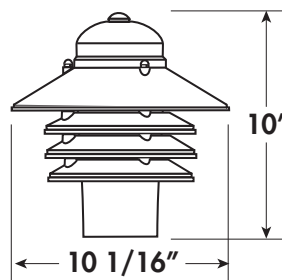

- Available in LED, Incandescent & GU24
- Fade & Rust Resistant Composite Construction
- Fits Most 3" Diameter Posts
- UL Listed for Wet Locations
- Standard Pack QTY: 1

NAUTICAL

FN253

RoHS compliant

EXAMPLE # FN253-LE800C-BC