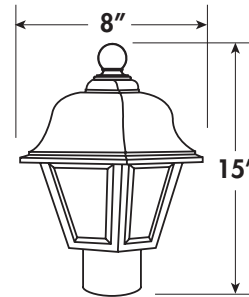

- Available in LED, Incandescent & GU24
- Fade & Rust Resistant Composite Construction
- Fits Most 3" Diameter Posts
- UL Listed for Wet Locations
- Standard Pack QTY: 1

BRADFORD POST

FB255

RoHS compliant