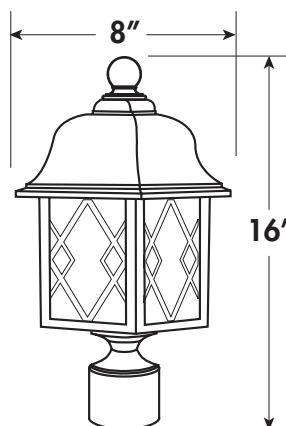

- Available in LED, Incandescent & GU24
- Fade & Rust Resistant Composite Construction
- Fits Most 3" Diameter Posts
- UL Listed for Wet Locations
- Standard Pack QTY: 3

HATCH POST

FR211

RoHS compliant

EXAMPLE # FR211-LE800C-BC