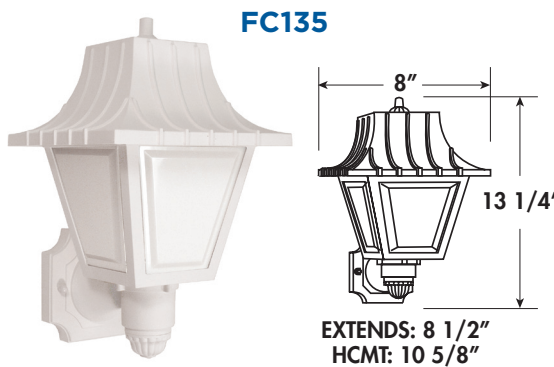

- Available in LED, Incandescent & GU24
- Wall Mount Only
- Fade & Rust Resistant Composite Construction
- UL Listed for Wet Locations
- Standard Pack QTY: 6

COLONIAL WALL

RoHS
compliant

EXAMPLE # FC135-LE800C-BCP

STYLE #	LIGHT SOURCE	BODY	DIFFUSER	OPTIONS
FC134 FC135	EOS LED 120V AC, 50/60 Hz, HPF, 50,000 HRS L70*, AMBIENT OP TEMP -40°C TO +40°C, 5 YEAR WARRANTY, DIMMABLE, ENERGY STAR	W-White B-Black	ACRYLIC C-Clear W-White F- Glare Free Frost	P-Photocell
	LE800 - 13W, 80 CRI W-1140lm 3000K >88 Lumens Per Watt** C-1280lm 4000K			
	INCANDESCENT, MEDIUM BASE, 120V I60-1 X 60W Max	W-White B-Black	ACRYLIC C-Clear W-White F- Glare Free Frost	P-Photocell LED LAMP, 3 YEAR WARRANTY, DIMMABLE, ENERGY STAR LWE-A19/E26, 80CRI, 3000K LCE-A19/E26, 80CRI, 4000K
GU24 BASE, 120V G13-1 X 13W G18-1 X 18W G26-1 X 27W	W-White B-Black	ACRYLIC C-Clear W-White F- Glare Free Frost	P-Photocell L-CFL, 2700K	

*DATA PER LM79/LM80/TM21 AVAILABLE UPON REQUEST

**ESTIMATED FROM LED SOURCE

90CRI OPTIONS AVAILABLE - SEE PAGE 112 FOR DIMMER COMPATIBILITY

Fixtures available with custom packaging options, assembled or knocked down. MOQs apply.