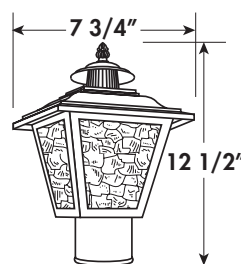

FT251

RoHS compliant

EXAMPLE # FT251-LE800C-BCT

STYLE #	LIGHT SOURCE	BODY	DIFFUSER	OPTIONS
FT251	EOS LED 120V AC, 50/60 Hz, HPF, 50,000 HRS L70*, AMBIENT OP TEMP -40°C TO +40°C, 5 YEAR WARRANTY, DIMMABLE LE800 - 13W, 80 CRI W-1140lm 3000K >88 Lumens Per Watt** C-1280lm 4000K	W-White B-Black	ACRYLIC C-Clear Femish	T- Brass Fial
	INCANDESCENT, MEDIUM BASE, 120V I60-1 X 60W Max	W-White B-Black	ACRYLIC C-Clear Femish	T- Brass Fial LED LAMP, 3 YEAR WARRANTY, DIMMABLE LWE-A19/E26, 80CRI, 3000K LCE-A19/E26, 80CRI, 4000K
	GU24 BASE, 120V G13-1 X 13W G18-1 X 18W G26-1 X 27W	W-White B-Black	ACRYLIC C-Clear Femish	T- Brass Fial L-CFL, 2700K

*DATA PER LM79/LM80/TM21 AVAILABLE UPON REQUEST

**ESTIMATED FROM LED SOURCE

90CRI OPTIONS AVAILABLE - SEE PAGE 112 FOR DIMMER COMPATIBILITY

Fixtures available with custom packaging options, assembled or knocked down. MOQs apply.