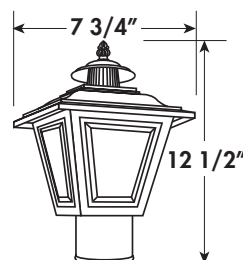

- Available in LED, Incandescent & GU24
- Fade & Rust Resistant Composite Construction
- Fits Most 3" Diameter Posts
- UL Listed for Wet Locations
- Standard Pack QTY: 6

TUDOR POST

FT231

RoHS compliant

EXAMPLE # FT231-LE800C-BCT