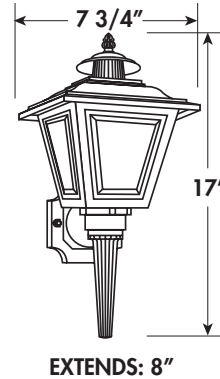

RoHS
compliant

EXAMPLE # FT131-I60-BW-PTLWE

STYLE #	LIGHT SOURCE	BODY	DIFFUSER	OPTIONS
FT131	EOS LED 120V AC, 50/60 Hz, HPF, 50,000 HRS L70*, AMBIENT OP TEMP -40°C TO +40°C, 5 YEAR WARRANTY, DIMMABLE, ENERGY STAR	W-White B-Black	ACRYLIC C-Clear W-White F- Glare Free Frost	P-Photocell T- Brass Finial
	LE800 - 13W, 80 CRI >88 Lumens Per Watt**	W-1140lm 3000K C-1280lm 4000K		
	INCANDESCENT, MEDIUM BASE, 120V I60-1 X 60W Max	W-White B-Black	ACRYLIC C-Clear W-White F- Glare Free Frost	P-Photocell T- Brass Finial LED LAMP, 3 YEAR WARRANTY, DIMMABLE, ENERGY STAR LWE-A19/E26, 80CRI, 3000K LCE-A19/E26, 80CRI, 4000K
	GU24 BASE, 120V G13-1 X 13W G18-1 X 18W G26-1 X 27W	W-White B-Black	ACRYLIC C-Clear W-White F- Glare Free Frost	P-Photocell T- Brass Finial L-CFL, 2700K

*DATA PER LM79/LM80/TM21 AVAILABLE UPON REQUEST

**ESTIMATED FROM LED SOURCE

Scan the QR code to the left to access the Energy Star qualified product list.

90CRI OPTIONS AVAILABLE - SEE PAGE 112 FOR DIMMER COMPATIBILITY

Fixtures available with custom packaging options, assembled or knocked down. MOQs apply.