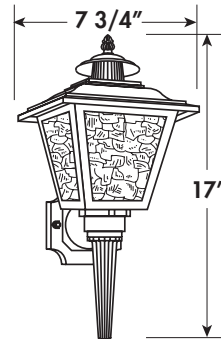

- Available in LED, Incandescent & GU24
- Fade & Rust Resistant Composite Construction
- Wall Mount Only
- UL Listed for Wet Locations
- Standard Pack QTY: 6

TUDOR WALL

FT151

1 PIECE BASE
HCMT: 10 1/2"

EXTENDS: 8"