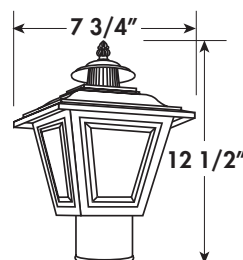

RoHS compliant

EXAMPLE # FT231-LE800C-BCT

STYLE #	LIGHT SOURCE	BODY	DIFFUSER	OPTIONS
FT231	EOS LED 120V AC, 50/60 Hz, HPF, 50,000 HRS L70*, AMBIENT OP TEMP -40°C TO +40°C, 5 YEAR WARRANTY, DIMMABLE LE800 - 13W, 80 CRI W-1140lm 3000K >88 Lumens Per Watt** C-1280lm 4000K	W-White B-Black	ACRYLIC C-Clear W-White F- Glare Free Frost	T- Brass Finial
	INCANDESCENT, MEDIUM BASE, 120V I60-1 X 60W Max	W-White B-Black	ACRYLIC C-Clear W-White F- Glare Free Frost	T- Brass Finial LED LAMP, 3 YEAR WARRANTY, DIMMABLE LWE-A19/E26, 80CRI, 3000K LCE-A19/E26, 80CRI, 4000K
	GU24 BASE, 120V G13-1 X 13W G18-1 X 18W G26-1 X 27W	W-White B-Black	ACRYLIC C-Clear W-White F- Glare Free Frost	T- Brass Finial L-CFL, 2700K

*DATA PER LM79/LM80/TM21 AVAILABLE UPON REQUEST

**ESTIMATED FROM LED SOURCE

90CRI OPTIONS AVAILABLE - SEE PAGE 112 FOR DIMMER COMPATIBILITY

Fixtures available with custom packaging options, assembled or knocked down. MOQs apply.