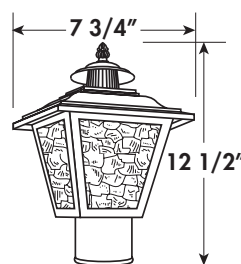

- Available in LED, Incandescent & GU24
- Fade & Rust Resistant Composite Construction
- Fits Most 3" Diameter Posts
- UL Listed for Wet Locations
- Standard Pack QTY: 6

TUDOR POST

FT251

RoHS compliant

EXAMPLE # FT251-LE800C-BCT