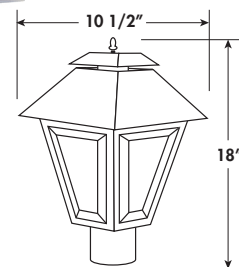

FI209

RoHS compliant

EXAMPLE # FI210-I100-BC-GTLWE

STYLE #	LIGHT SOURCE	BODY	DIFFUSER	OPTIONS
FI209 FI210	EOS LED 120V AC, 50/60 Hz, HPF, 50,000 HRS L70*, AMBIENT OP TEMP -40°C TO +40°C, 5 YEAR WARRANTY, DIMMABLE LE800 - 13W, 80 CRI W-1140lm 3000K >88 Lumens Per Watt** C-1280lm 4000K LE1200 - 14W, 80 CRI W-1430lm 3000K >102 Lumens Per Watt** C-1500lm 4000K LE1800 - 22W, 80 CRI W-1950lm 3000K >88 Lumens Per Watt** C-2130lm 4000K	W-White B- Black	ACRYLIC C-Clear F- Glare Free Frost	G-Decorative Chimney T- Brass Finial
	INCANDESCENT, MEDIUM BASE, 120V I100 - 1 X 100W Max	W-White B- Black	ACRYLIC C-Clear F- Glare Free Frost	G-Decorative Chimney T- Brass Finial LED LAMP, 3 YEAR WARRANTY, DIMMABLE LWE-A19/E26, 80CRI, 3000K LCE-A19/E26, 80CRI, 4000K
	GU24 BASE, 120V G13-1 X 13W G18-1 X 18W G26-1 X 27W	W-White B-Black	ACRYLIC C-Clear F- Glare Free Frost	G-Decorative Chimney T- Brass Finial L-CFL, 2700K

*DATA PER LM79/LM80/TM21 AVAILABLE UPON REQUEST

**ESTIMATED FROM LED SOURCE

90CRI OPTIONS AVAILABLE - SEE PAGE 112 FOR DIMMER COMPATIBILITY

Fixtures available with custom packaging options, assembled or knocked down. MOQs apply.

For more information contact our sales department at 1-800-325-7364 or visit www.interglobal-inc.com