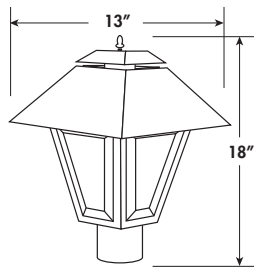

- Available in LED, Incandescent & GU24
- Fade & Rust Resistant Composite Construction
- Fits Most 3" Diameter Posts
- UL Listed for Wet Locations
- Standard Pack QTY: 1

IMPERIAL POST

RoHS compliant

EXAMPLE # FI210-I100-BC-GTLWE

STYLE #	LIGHT SOURCE	BODY	DIFFUSER	OPTIONS
FI209 FI210	EOS LED 120V AC, 50/60 Hz, HPF, 50,000 HRS L70*, AMBIENT OP TEMP -40°C TO +40°C, 5 YEAR WARRANTY, DIMMABLE LE800 - 13W, 80 CRI W-1140lm 3000K >88 Lumens Per Watt** C-1280lm 4000K LE1200 - 14W, 80 CRI W-1430lm 3000K >102 Lumens Per Watt** C-1500lm 4000K LE1800 - 22W, 80 CRI W-1950lm 3000K >88 Lumens Per Watt** C-2130lm 4000K	W-White B- Black	ACRYLIC C-Clear F- Glare Free Frost	G-Decorative Chimney T- Brass Finial
	INCANDESCENT, MEDIUM BASE, 120V I100 - 1 X 100W Max	W-White B- Black	ACRYLIC C-Clear F- Glare Free Frost	G-Decorative Chimney T- Brass Finial LED LAMP, 3 YEAR WARRANTY, DIMMABLE LWE-A19/E26, 80CRI, 3000K LCE-A19/E26, 80CRI, 4000K
	GU24 BASE, 120V G13-1 X 13W G18-1 X 18W G26-1 X 27W	W-White B-Black	ACRYLIC C-Clear F- Glare Free Frost	G-Decorative Chimney T- Brass Finial L-CFL, 2700K

*DATA PER LM79/LM80/TM21 AVAILABLE UPON REQUEST

**ESTIMATED FROM LED SOURCE

90CRI OPTIONS AVAILABLE - SEE PAGE 112 FOR DIMMER COMPATIBILITY

Fixtures available with custom packaging options, assembled or knocked down. MOQs apply.

For more information contact our sales department at 1-800-325-7364 or visit www.interglobal-inc.com