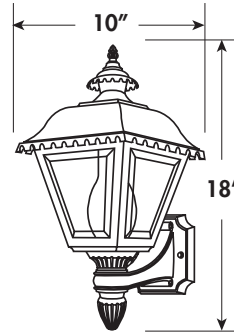

### LARGE TUDOR WALL

SHOWN WITH OPTIONAL DECORATIVE CHIMNEY

FT171

EXTENDS: 10 1/4"  
HCMT: 15"

RoHS compliant