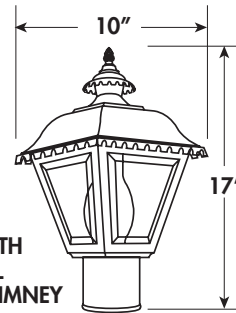

- Available in LED, Incandescent & GU24
- Fade & Rust Resistant Composite Construction
- Fits Most 3" Diameter Posts
- UL Listed for Wet Locations
- Standard Pack QTY: 1

LARGE TUDOR POST

FT271

SHOWN WITH
OPTIONAL
DECORATIVE CHIMNEY

RoHS
compliant

EXAMPLE # FT271-LE800C-BCGT

STYLE #	LIGHT SOURCE	BODY	DIFFUSER	OPTIONS
FT271	EOS LED 120V AC, 50/60 Hz, HPF, 50,000 HRS L70*, AMBIENT OP TEMP -40°C TO +40°C, 5 YEAR WARRANTY, DIMMABLE LE800 - 13W, 80 CRI W -1140lm 3000K >88 Lumens Per Watt** C -1280lm 4000K	B-Black	ACRYLIC C -Clear F - Glare Free Frost	C - Decorative Chimney T - Brass Finial
	INCANDESCENT, MEDIUM BASE, 120V I75-1 X 75W Max	B-Black	ACRYLIC C -Clear F - Glare Free Frost	G -Decorative Chimney T -Brass Finial LED LAMP, 3 YEAR WARRANTY, DIMMABLE LWE -A19/E26, 80CRI, 3000K LCE -A19/E26, 80CRI, 4000K
	GU24 BASE, 120V G13-1 X 13W G18-1 X 18W G26-1 X 27W	B-Black	ACRYLIC C -Clear F - Glare Free Frost	G -Decorative Chimney T -Brass Finial L -CFL, 2700K