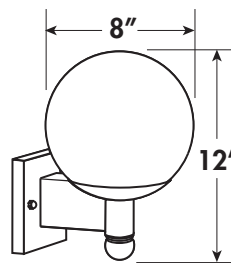

EXTENDS: 8.5"
HCMT: 9"

RoHS
compliant

EXAMPLE # FG100-I75-BW-LWE

STYLE #	LIGHT SOURCE	BODY	GLOBE	OPTIONS
FG100	INCANDESCENT, MEDIUM BASE, 120V I75-1 X 75W	W-White B- Black	ACRYLIC C-Clear Prism W-White	P-Photocell LED LAMP, 3 YEAR WARRANTY, DIMMABLE, ENERGY STAR LWE-A19/E26, 80CRI, 3000K LCE-A19/E26, 80CRI, 4000K
	GU24 BASE, 120V G13-1 X 13W G18-1 X 18W G26-1 X 27W	W-White B- Black	ACRYLIC C-Clear Prism W-White	P-Photocell L-CFL, 2700K