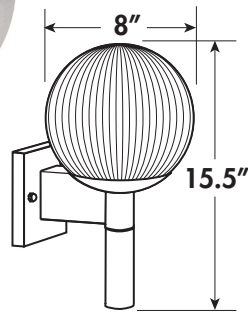

- Available in LED, Incandescent & GU24
- Fade & Rust Resistant Composite Construction
- Wall Mount Only
- UL Listed for Wet Locations
- Standard Pack QTY: 1

8" GLOBE WALL

FG100
SHORT & LONG
TAIL INCLUDED

EXTENDS: 8.5"
HCMT: 9"

RoHS
compliant

EXAMPLE # FG100-I75-BW-LWE

STYLE #	LIGHT SOURCE	BODY	GLOBE	OPTIONS
FG100	INCANDESCENT, MEDIUM BASE, 120V I75-1 X 75W	W-White B- Black	ACRYLIC C-Clear Prism W-White	P-Photocell LED LAMP, 3 YEAR WARRANTY, DIMMABLE, ENERGY STAR LWE-A19/E26, 80CRI, 3000K LCE-A19/E26, 80CRI, 4000K
	GU24 BASE, 120V G13-1 X 13W G18-1 X 18W G26-1 X 27W	W-White B- Black	ACRYLIC C-Clear Prism W-White	P-Photocell L-CFL, 2700K