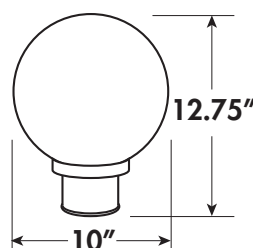

- Available in LED, Incandescent & GU24
- Fade & Rust Resistant Composite Construction
- Fits Most 3" Diameter Posts
- UL Listed for Wet Locations
- Standard Pack QTY: 1

10" GLOBE

FG210

RoHS compliant

EXAMPLE # FG210-I100-BW-LWE

STYLE #	LIGHT SOURCE	BODY	GLOBE	OPTIONS
FG210	INCANDESCENT, MEDIUM BASE, 120V I100-1 X 100W	W-White B- Black	ACRYLIC C-Clear Prism W-White	LED LAMP, 3 YEAR WARRANTY, DIMMABLE LWE-A19/E26, 80CRI, 3000K LCE-A19/E26, 80CRI, 4000K
	GU24 BASE, 120V G13-1 X 13W G18-1 X 18W G26-1 X 27W	W-White B- Black	ACRYLIC C-Clear Prism W-White	L-CFL, 2700K