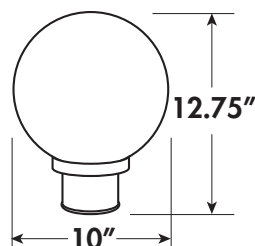

- Available in LED, Incandescent & GU24
- Fade & Rust Resistant Composite Construction
- Fits Most 3" Diameter Posts
- UL Listed for Wet Locations
- Standard Pack QTY: 1

10" GLOBE

FG210

RoHS
compliant

EXAMPLE # FG210-I100-BW-LWE