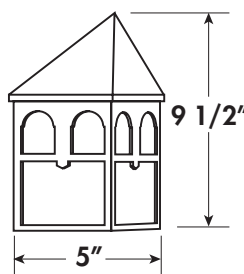

## COTTAGE

FP120

EXTENDS: 4 3/4"  
HCMT: 6"

RoHS compliant