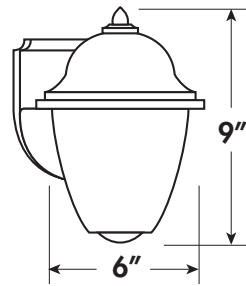

- Available in LED, Incandescent & GU24
- Fade & Rust Resistant Composite Construction
- Wall Mount Only
- UL Listed for Wet Locations
- Standard Pack QTY: 6

ACORN WALL

FP123

EXTENDS: 7"
HCMT: 4 1/4"

RoHS compliant