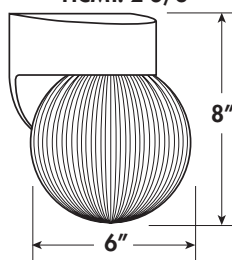

- Available in LED, Incandescent & GU24
- Fade & Rust Resistant Composite Construction
- Wall Mount Only
- UL Listed for Wet Locations
- Standard Pack QTY: 6

SCREW NECK POCKET GLOBE

FP116

EXTENDS: 6 1/2"
HCMT: 2 3/8"

RoHS
compliant

EXAMPLE # FP116-I60-BW

STYLE #	LIGHT SOURCE	BODY	GLOBE	OPTIONS
FP116	INCANDESCENT, MEDIUM BASE, 120V, I60-1 X 60W	W-White B- Black	ACRYLIC C-Clear Prism W-White	LED LAMP, 3 YEAR WARRANTY, DIMMABLE, ENERGY STAR LWE-A19/E26, 80CRI, 3000K LCE-A19/E26, 80CRI, 4000K
	GU24 BASE, 120V G13-1 X 13W G18-1 X 18W	W-White B- Black	ACRYLIC C-Clear Prism W-White	L-CFL, 2700K