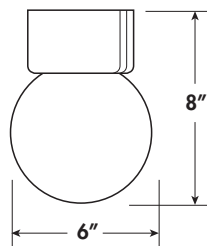

- Available in LED, Incandescent & GU24
- Fade & Rust Resistant Composite Construction
- Ceiling Mount Only
- UL Listed for Damp Locations
- Standard Pack QTY: 6

SCREW NECK CEILING POCKET GLOBE

FP306

EXAMPLE # FP306-I60-BW-LWE

STYLE #	LIGHT SOURCE	BODY	GLOBE	OPTIONS
FP306	INCANDESCENT, MEDIUM BASE, 120V,	W-White	ACRYLIC	LED LAMP, 3 YEAR WARRANTY, DIMMABLE, ENERGY STAR
FP307	I60-1 X 60W	B-Black	C-Clear Prism W-White	
	GU24 BASE, 120V	W-White	ACRYLIC	L-CFL, 2700K
	G13-1 X 13W	B-Black	C-Clear Prism	
	G18-1 X 18W		W-White	

*DATA PER LM79/LM80/TM21 AVAILABLE UPON REQUEST

**ESTIMATED FROM LED SOURCE

Scan the QR code to the left to access the Energy Star qualified product list.

SEE PAGE 112 FOR DIMMER COMPATIBILITY

Fixtures available with custom packaging options, assembled or knocked down. MOQs apply.

For more information contact our sales department at 1-800-325-7364 or visit www.interglobal-inc.com