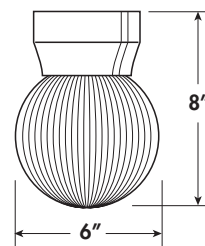

EXAMPLE # FP306-I60-BW-LWE

STYLE #	LIGHT SOURCE	BODY	GLOBE	OPTIONS
FP306	INCANDESCENT, MEDIUM BASE, 120V,	W-White	ACRYLIC	LED LAMP, 3 YEAR WARRANTY, DIMMABLE, ENERGY STAR
FP307	I60-1 X 60W	B-Black	C-Clear Prism W-White	
	GU24 BASE, 120V	W-White	ACRYLIC	L-CFL, 2700K
	G13-1 X 13W	B-Black	C-Clear Prism	
	G18-1 X 18W		W-White	